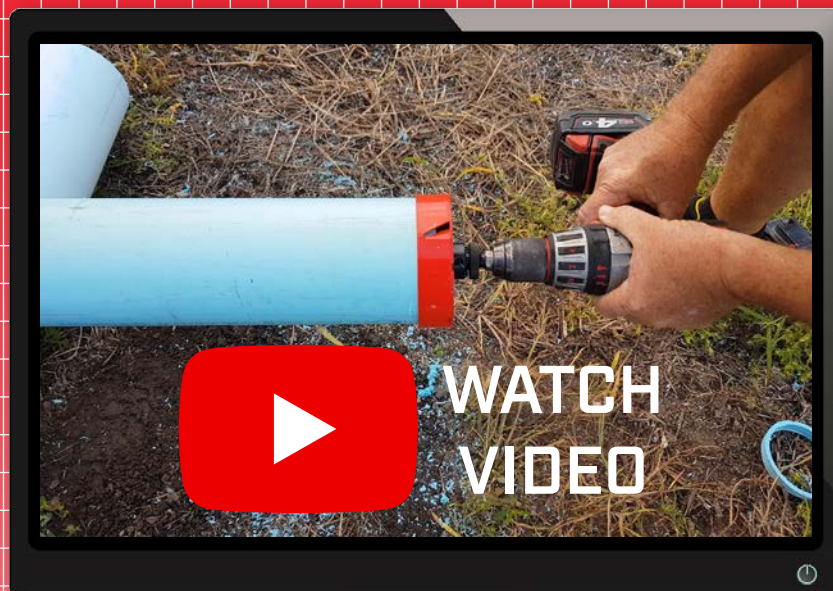

BRUTE BEVELLER™

PATENTED

25 seconds or less to bevel
C900 Blue Brute

**SAFER AND FASTER
SAVE TIME AND MONEY**

GET YOURS NOW

www.brutebeveller.com.au or call 1300 238 355 for more information

SAFER

Get rid of grinding pipe joints

SAVINGS

Pays for itself in only 4 inline joints

QUALITY

Consistent bevels every time

SIZES

100mm or
150mm

**WATCH
VIDEO**